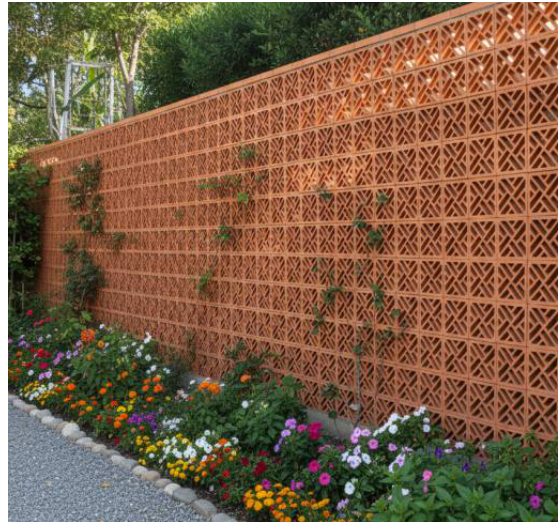

MODEL

STEPPER