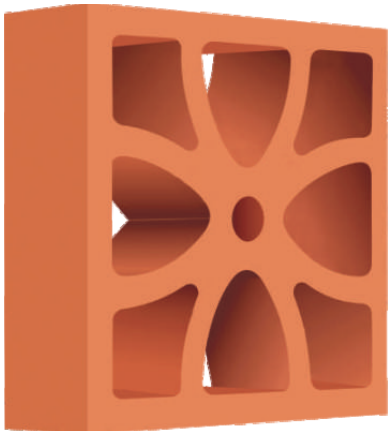

MODEL

PETAL

Size: 220mm x 220mm x 63mm

Per Box Qty.: 4 Pcs. | Weight: 2.6 Kgs P/Pcs.

Paintable

MODEL

ARROW