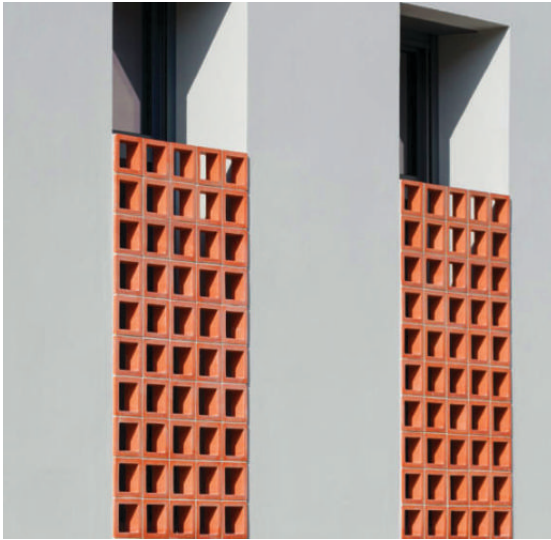

MODEL

LUDO

Size: 220mm x 220mm x 63mm

Per Box Qty.: 4 Pcs. | Weight: 2.2 Kgs P/Pcs.

Paintable

MODEL

CROSS

Size: 220mm x 220mm x 63mm

Per Box Qty.: 4 Pcs. | Weight: 2.2 Kgs P/Pcs.

MODEL

WINDOW

Size: 220mm x 220mm x 63mm

Per Box Qty.: 4 Pcs. | Weight: 2.0 Kgs P/Pcs.

Paintable

MODEL

W

Size: 300mm x 220mm x 85mm

Per Box Qty.: 2 Pcs. | Weight: 5.3 Kgs P/Pcs.