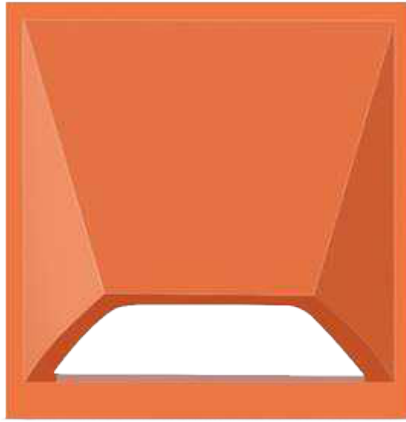

MODEL

CAMP

Size: 220mm x 220mm x 63mm

Per Box Qty.: 4 Pcs. | Weight: 2.6 Kgs P/Pcs.

Paintable

MODEL

LOTUS