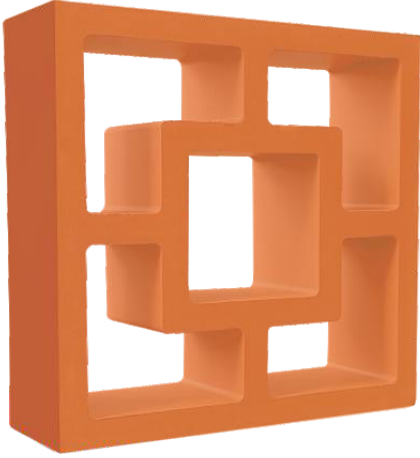

MODEL

TULIP

Size: 220mm x 220mm x 63mm

Per Box Qty.: 4 Pcs. | Weight: 2.6 Kgs P/Pcs.

MODEL

QUAD