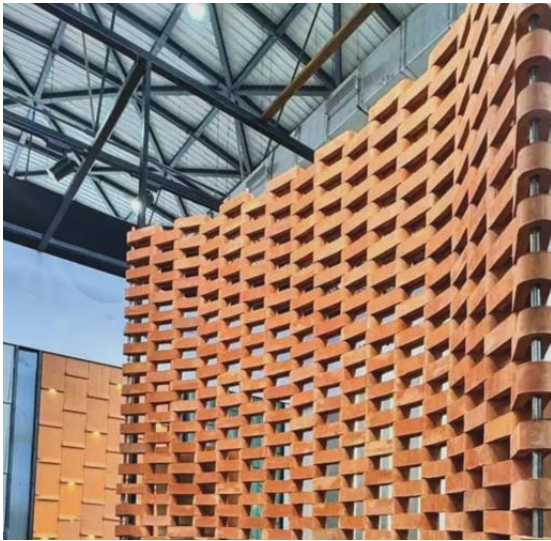

MODEL

TEKNO SQUARE

Paintable

Size: 193mm x 60mm x 50mm

Packing: 15 Pcs. | Weight: 14.8Kgs P/Box (Approx)

TEKNO ROUND

MODEL

Size: 193mm x 60mm x 50mm

Packing: 15 Pcs. | Weight: 12.5Kgs P/Box (Approx)

MODEL

HOLLOW BRICK 3

Paintable

Size: 210mm x 95mm x 55mm

Per Box Qty.: 8 Pcs. | Weight: 20.3 Kgs P/Box (Approx)

HOLLOW BRICK 10

MODEL

Size: 210mm x 95mm x 55mm

Per Box Qty.: 10 Pcs. | Weight: 13 Kgs P/Box (Approx)