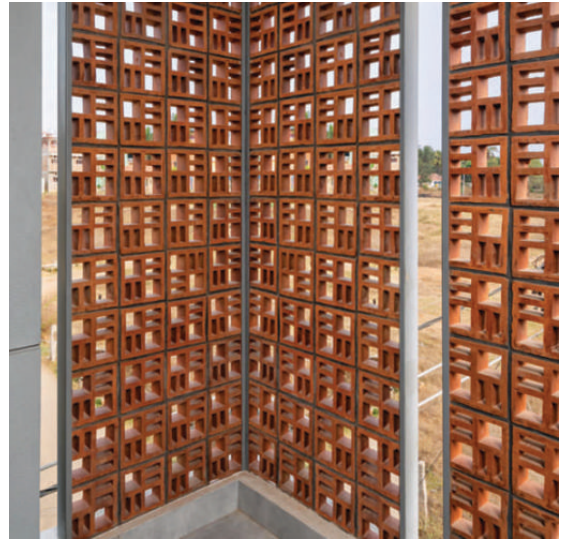

Per Box Qty.: 4 Pcs. | Weight: 2.6 Kgs P/Pcs.

Paintable

MODEL

LOTUS

Size: 220mm x 220mm x 63mm

Per Box Qty.: 4 Pcs. | Weight: 2.6 Kgs P/Pcs.

MODEL

SLOPE