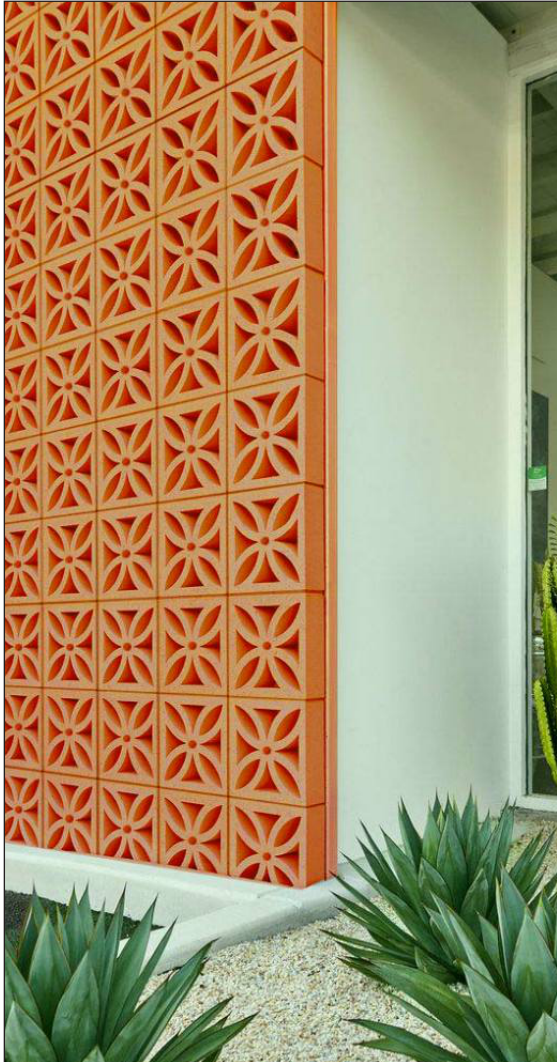

MODEL

AMBER

Size: 220mm x 220mm x 63mm

Per Box Qty.: 4 Pcs. | Weight: 2.7 Kgs P/Pcs.

Paintable

MODEL

OPAL

Size: 220mm x 220mm x 63mm

Per Box Qty.: 4 Pcs. | Weight: 2.6 Kgs P/Pcs.

RUBY

MODEL

Size: 220mm x 220mm x 63mm

Per Box Qty.: 4 Pcs. | Weight: 2.6 Kgs P/Pcs.