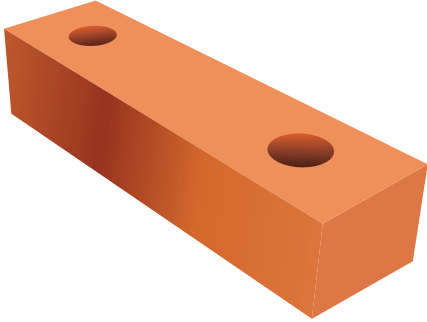

MODEL

TEKNO SQUARE

Paintable

Size: 193mm x 60mm x 50mm

Packing: 15 Pcs. | Weight: 14.8Kgs P/Box (Approx)