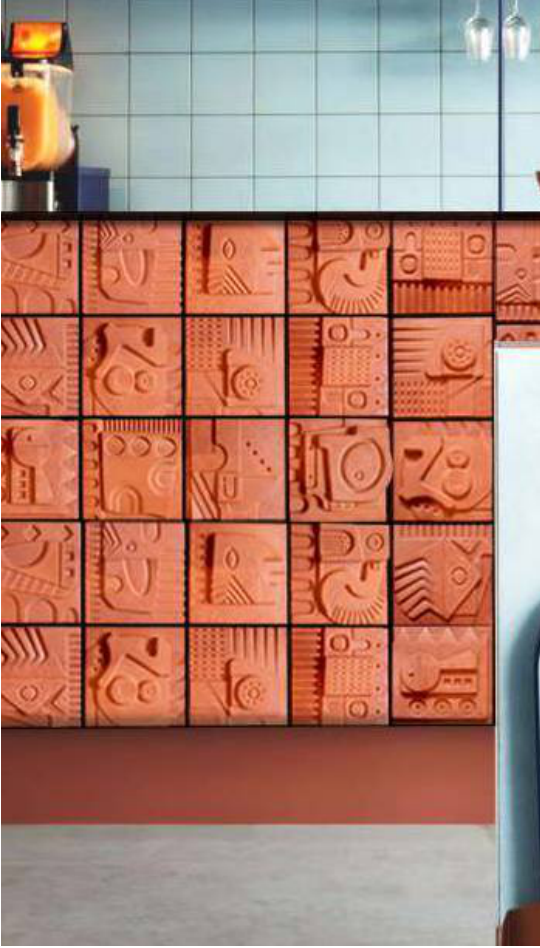

(Handmade Terracotta Tiles)

▼ **Art11** MODEL

▼ **Art12** MODEL

Size: 150mm x 150mm x 15mm

Packing: Loose, Weight: 700 Grams P/Pcs. (Approx)

Always use Drinking water or RO water for Installation or cleaning. Do not use Ground Water.