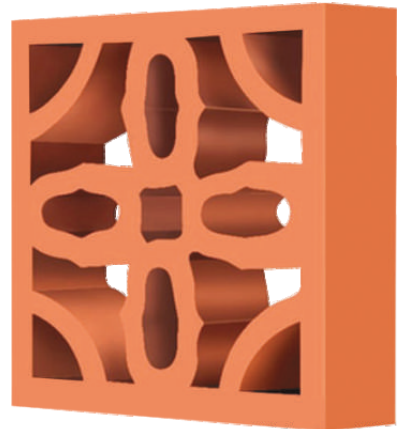

Size: 220mm x 220mm x 63mm

Per Box Qty.: 4 Pcs. | Weight: 2.6 Kgs P/Pcs.