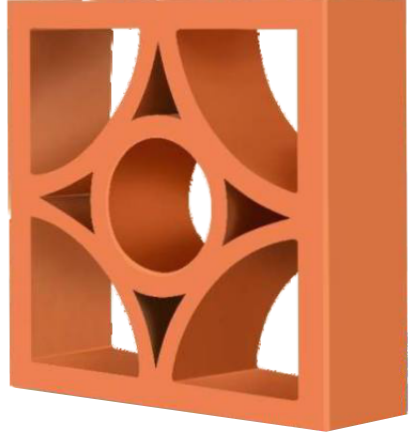

Per Box Qty.: 4 Pcs. | Weight: 2.6 Kgs P/Pcs.

MODEL

AMBER

Size: 220mm x 220mm x 63mm

Per Box Qty.: 4 Pcs. | Weight: 2.7 Kgs P/Pcs.

Paintable

MODEL

OPAL