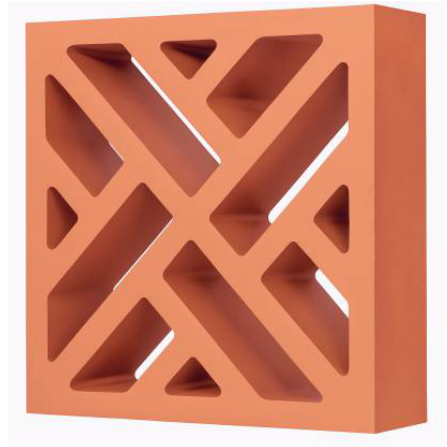

Size: 220mm x 220mm x 63mm
Per Box Qty.: 4 Pcs. | Weight: 2.8 Kgs P/Pcs.